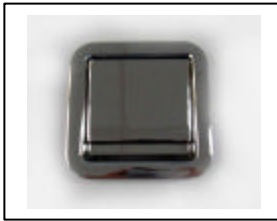

## 38 TO 150 mm

HCO3801 AND HCO5001  
SELF SEALING HOSE  
CONNECTION POINT  
HORIZONTAL

HCO3802 AND HCO5002  
SELF SEALING HOSE  
CONNECTION POINT  
VERTICAL

HCO3803  
SELF SEALING HOSE  
CONNECTION POINT SILENT